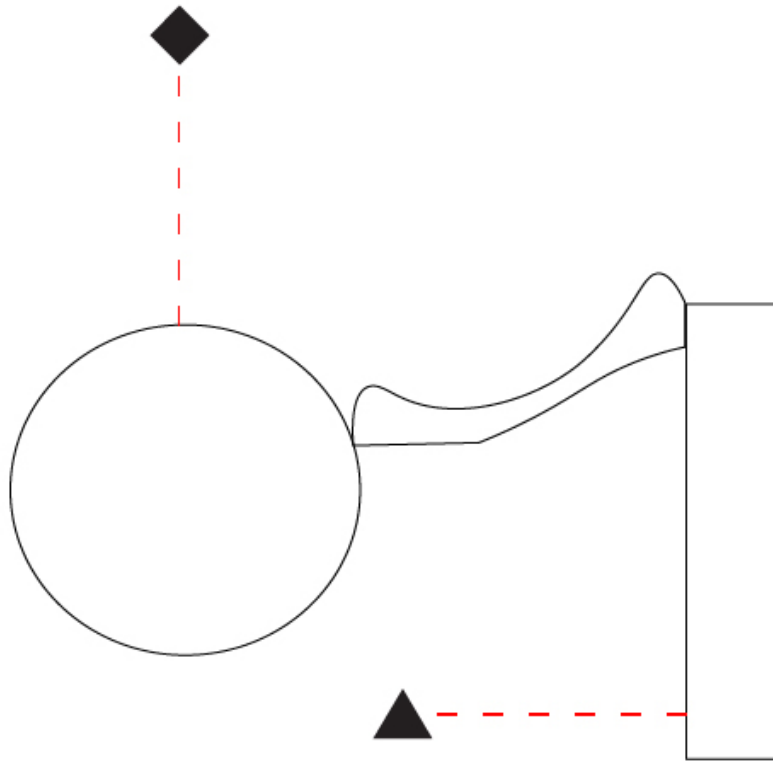

DO NOT DISTURB SURFACE

D133027-

PROJECT

TYPE

SPECIFIER

QUANTITY

DATE

D